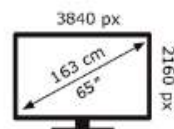

85 kWh/1000h

ABCDEF **G**
HDR
245 kWh/1000h