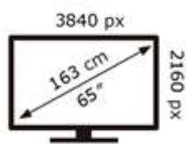

Samsung

QE65QN80HAU

85 kWh/1000h

ABCDEF **G**  
**HDR**  
 245 kWh/1000h

2019/2013

Samsung

QE65QN80HAU

85 kWh/1000h